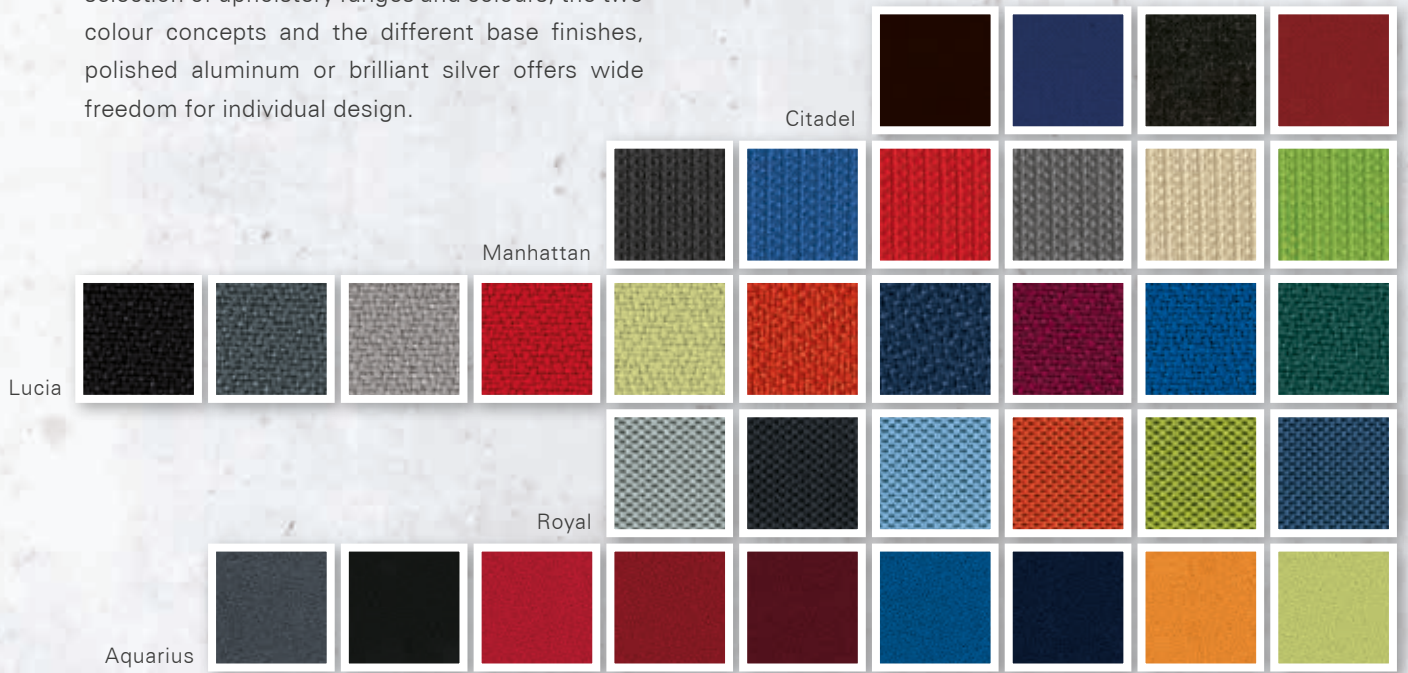

EVERY^{IS1} brings colour to your office. The great selection of upholstery ranges and colours, the two colour concepts and the different base finishes, polished aluminum or brilliant silver offers wide freedom for individual design.