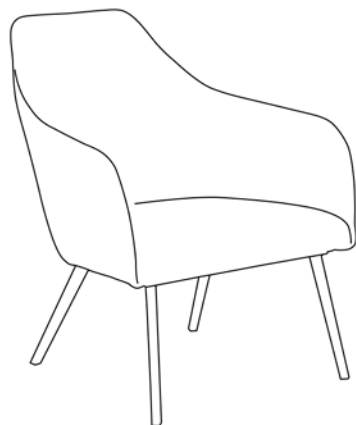

700801550

700801570

700801590

700801580

700801560

Available in velvet
and art. leather.
Legs in black
powder coated
metal.

A close-up photograph of a dark blue upholstered lounge chair. The image shows the curved backrest with horizontal tufting and the seat cushion. The chair is set against a plain, light-colored background. The text 'EMBRACE LOUNGE CHAIR' and 'BY SAYS WHO' is overlaid in the center of the image.