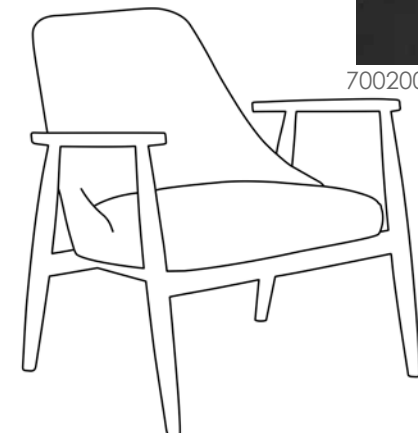

SAGA

BY EBBE GEHL

Velvet and art. leather with black stained ash frame and legs.