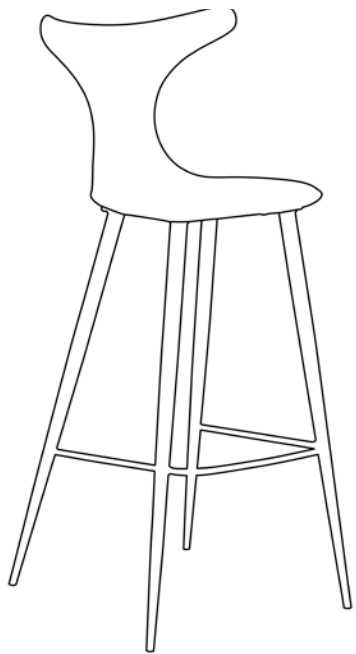

Bar Stool

Art. leather with black powder coated metal legs.

Counter Stool

100100220

100100220

Leather with round polished steel base with gas lift.

DOLPHIN

A close-up photograph of a chair seat. The seat is upholstered in a rich, warm brown leather. The edges of the leather are finished with a decorative, hand-stitched pattern in a light tan or cream-colored thread. The stitching forms a series of interlocking, diamond-like shapes along the perimeter. A portion of a light-colored wooden leg is visible in the lower right corner, showing a natural wood grain. The background is a soft, out-of-focus gradient of light to dark brown.