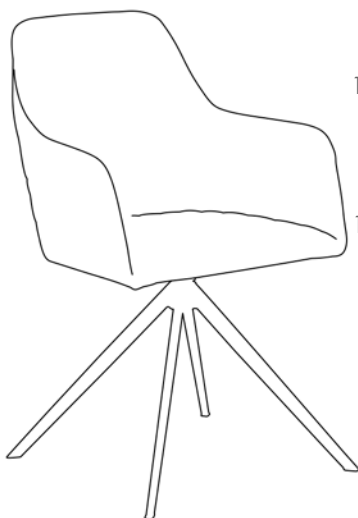

Available in art. leather and velvet.
Legs in black powder coated metal.

TWINE