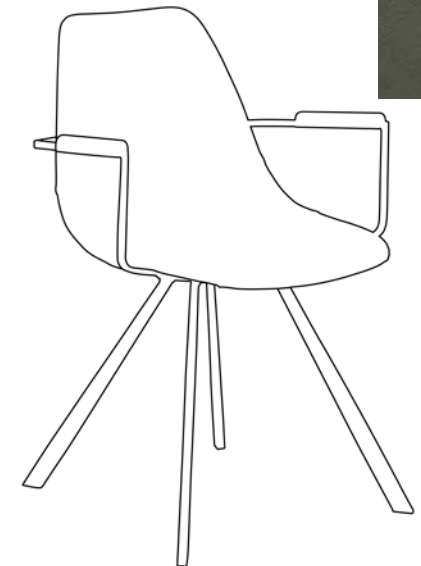

Black metal: 100690299