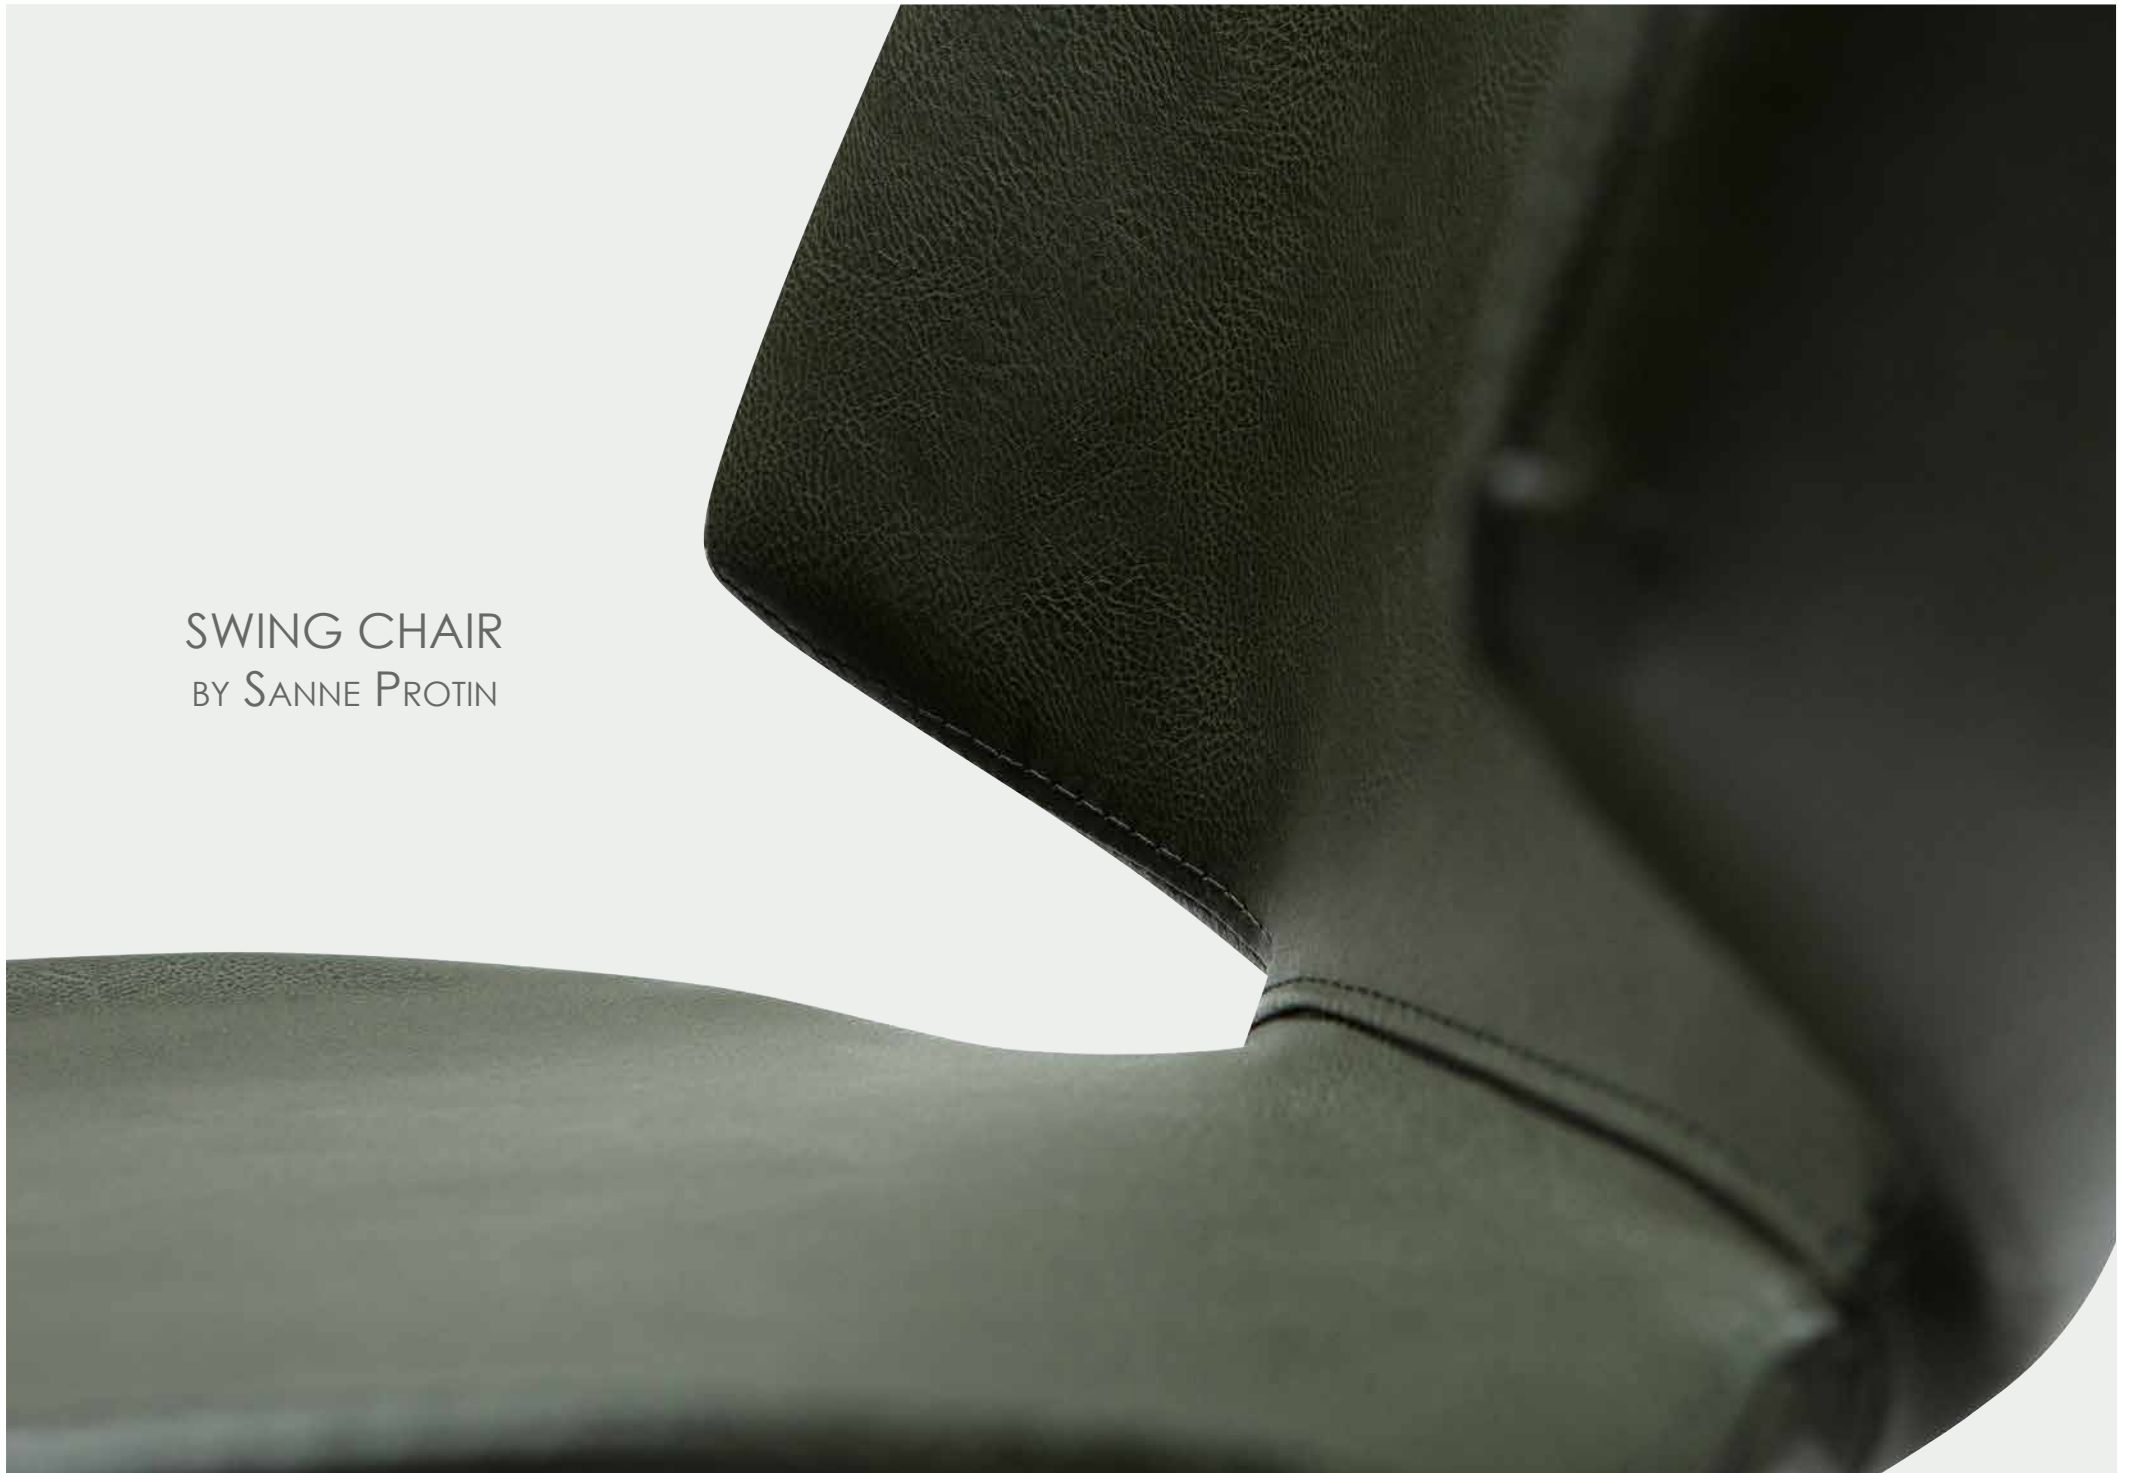

Counter: 200800430

Available in art.
leather and velvet.
Legs in black
powder coated
metal.

SWING CHAIR
BY SANNE PROTIN

A close-up photograph of a dark, quilted leather chair backrest. The leather is dark, possibly black or dark brown, and features a prominent quilted pattern with deep, rounded tufts. The lighting is dramatic, highlighting the texture and contours of the leather. In the background, a portion of the chair's seat is visible, showing a ribbed or woven texture. The overall composition is minimalist and focuses on the tactile quality of the materials.