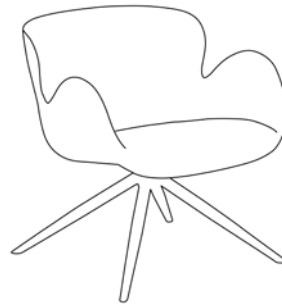

GAIA

NEW
2018

Bar Stool

Available in art.
leather and velvet.
Legs in black
powder coated
metal.